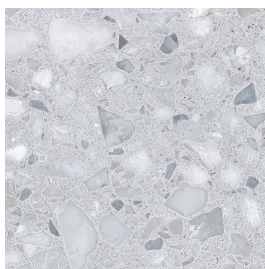

# Nova Range

This porcelain tile has been designed to replicate a terrazzo style. It features a range of different coloured stones within the surface to add an excellent colour variation to the tile.

The natural colours and textures bring the outdoors inside for an elegant and refreshing look to any space.